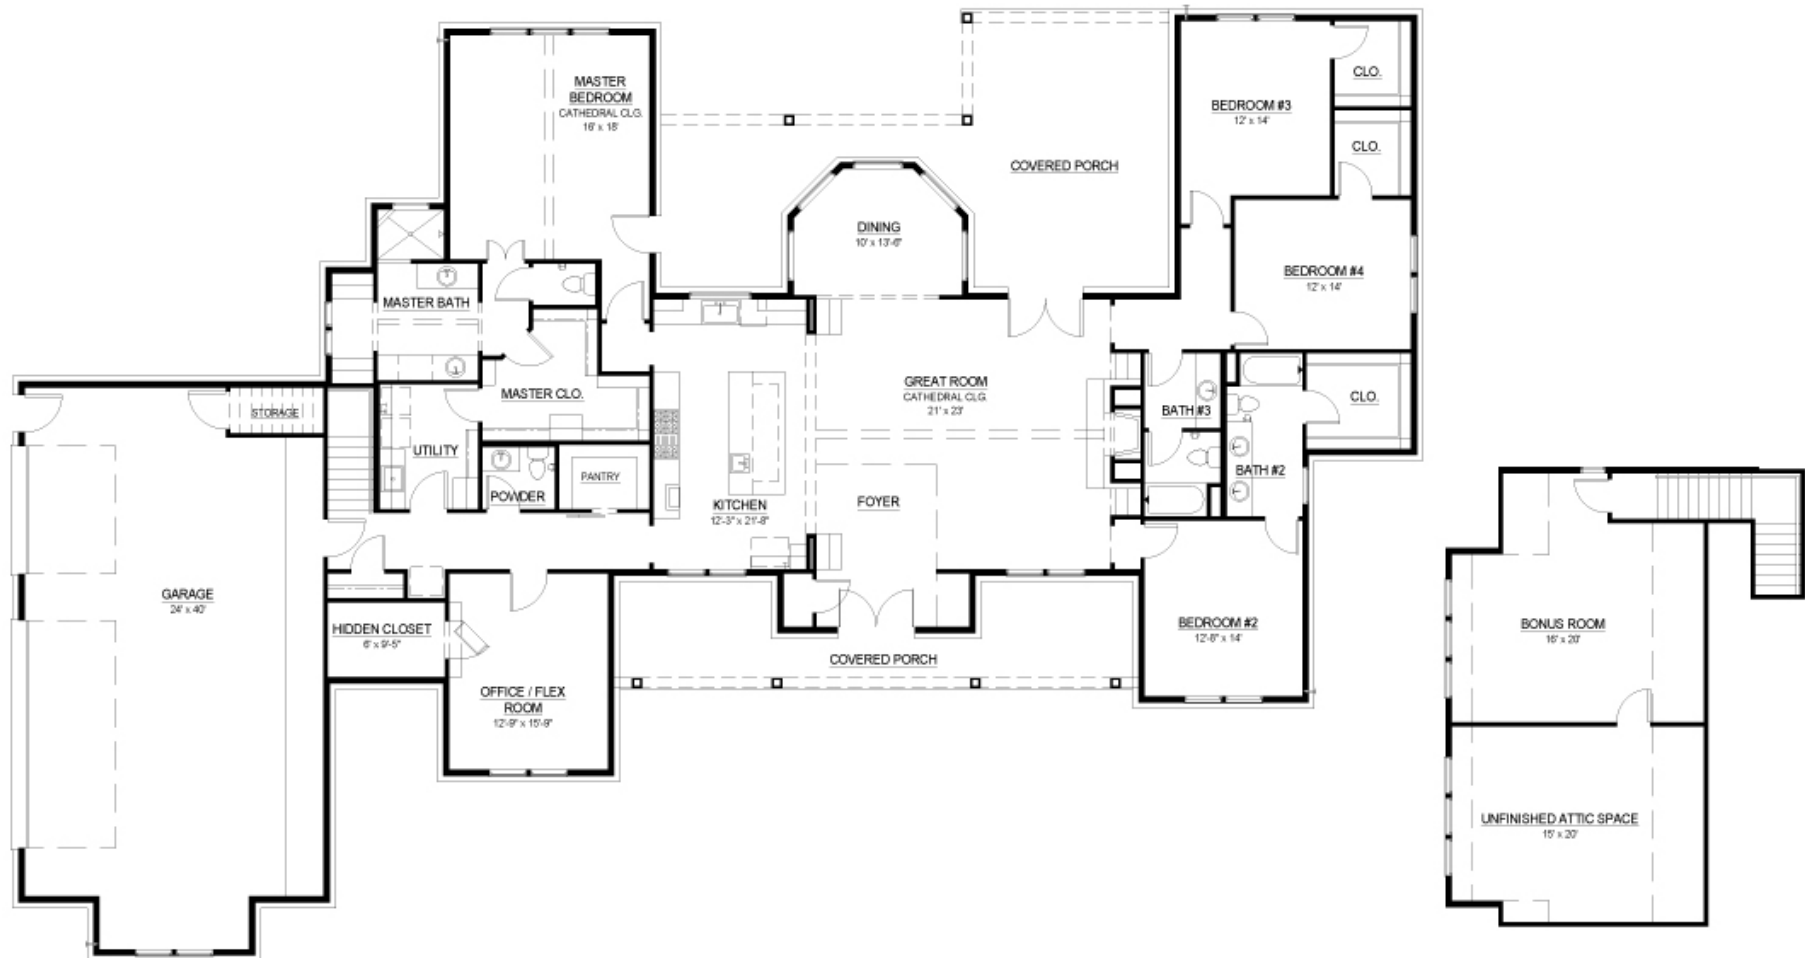

[MillCreekHomesTexas.com](http://MillCreekHomesTexas.com)

Katy: 713-400-9450 | 28365 West Texas Blvd | Katy, TX 77494

Chappell Hill: 979-830-5011 | 7220 Highway 290 East, Ste. B | Chappell Hill, TX 77426